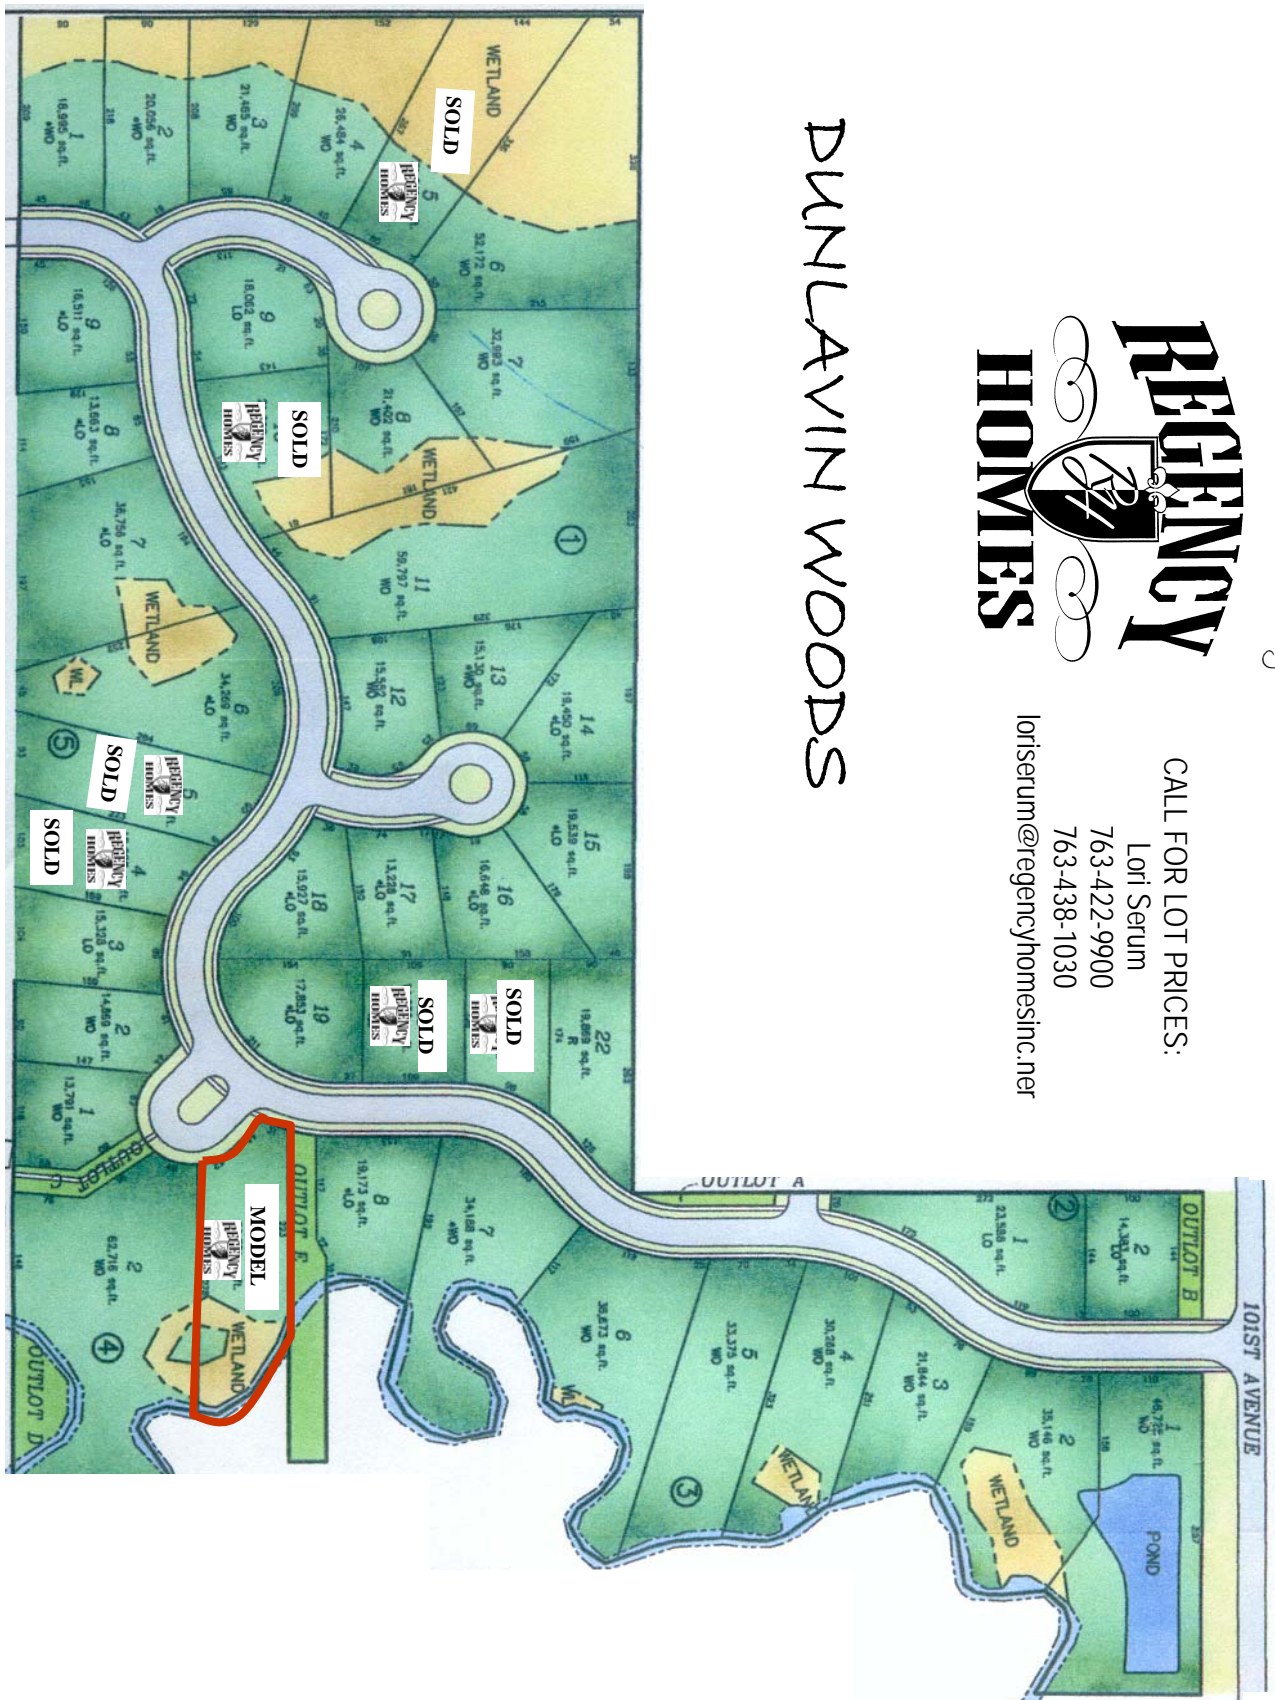

Custom Built Homes By:

CALL FOR LOT PRICES:
Lori Serum
763-422-9900
763-438-1030
loris Serum@regencyhomesinc.net

DUNLAVIN WOODS

Information deemed reliable but not guaranteed.