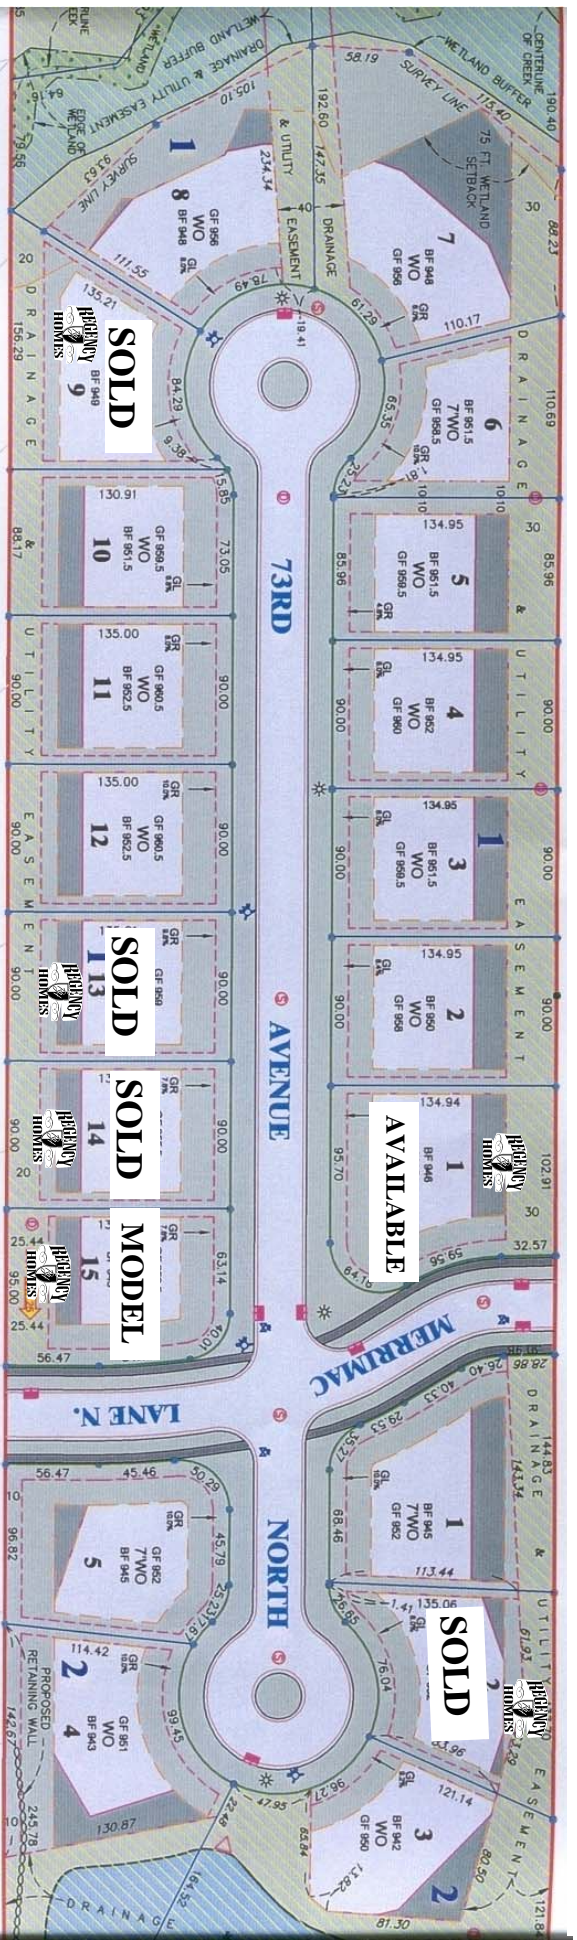

MAPLE CREEK ESTATES

Custom Built Homes By:

Marketed By: Lori M. Servum
Regency Homes, Inc.

650 Bunker Lake Blvd. NW

Anoka, MN 55303

Phone: 763-422-9900

Visit us on the web at:

www.regencyhomesincorporated.com

Virtual Tours of all our model homes!

Call for Open House Hours

763-422-9900

763-438-1030

Information deemed reliable but not guaranteed.