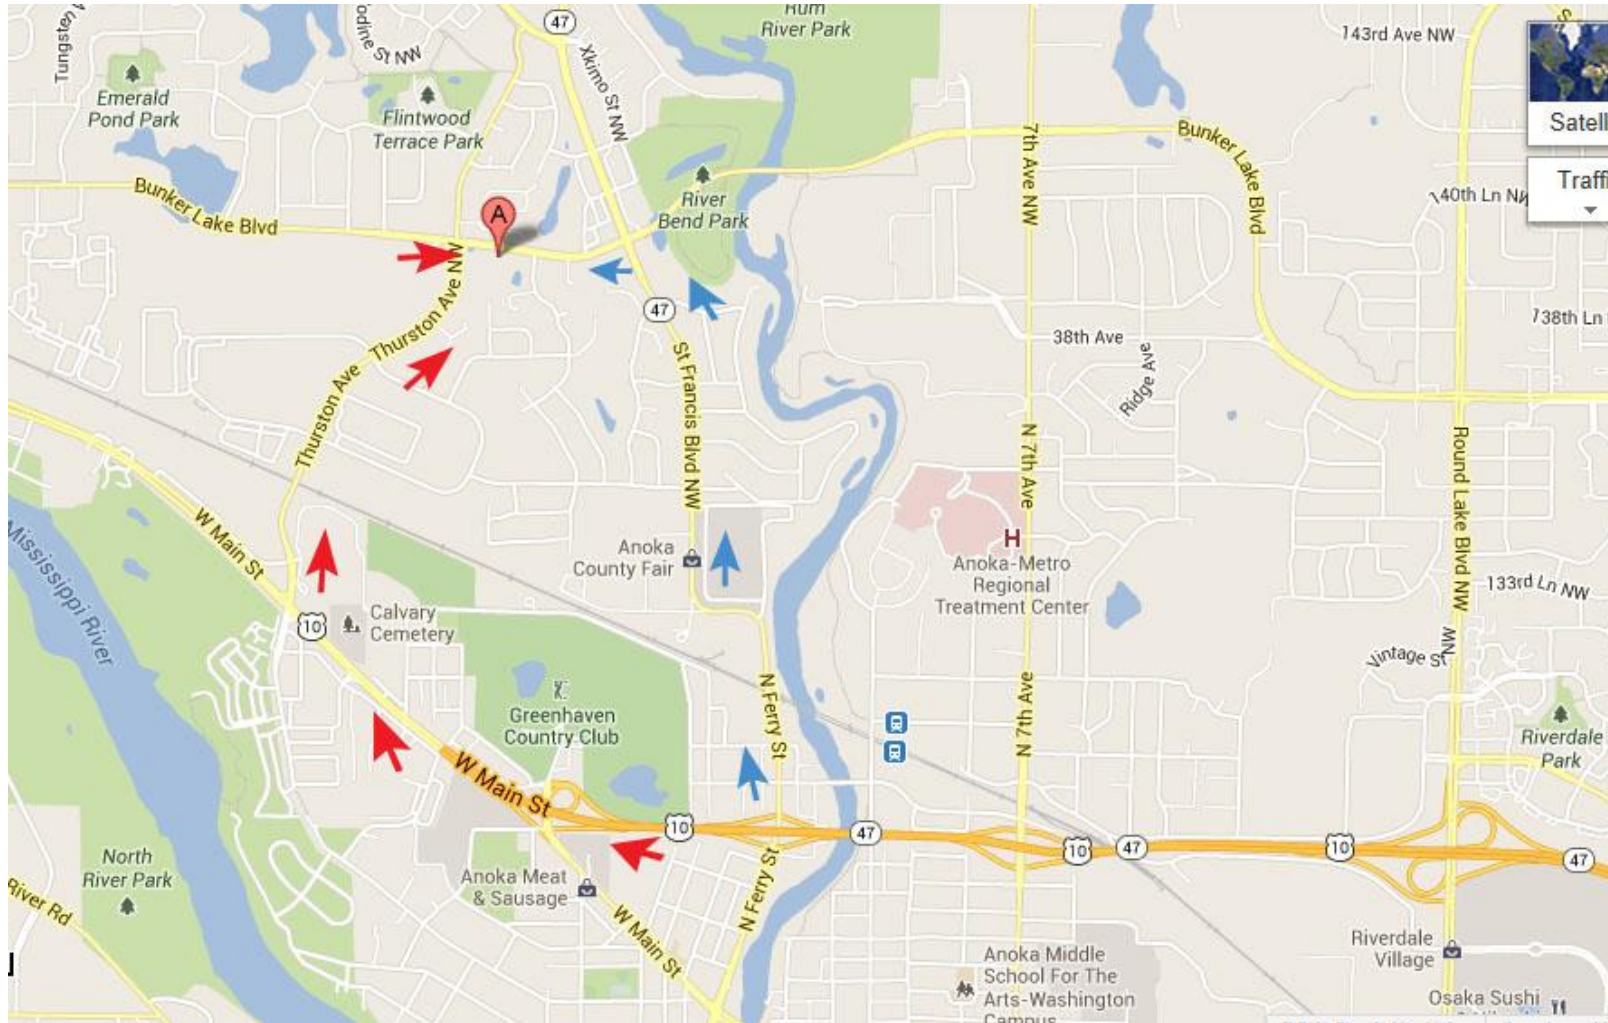

DRIVING DIRECTIONS TO REGENCY HOMES OFFICE

650 BUNKER LAKE BLVD NW, ANOKA, MN 55303

↓ HWY 10 to Thurston Avenue, East on Thurston Avenue – Follow to Bunker Lake Blvd NW. Turn Right on Bunker Lake Blvd NW. We are the second driveway on the right.

↓ HWY 10 to Ferry Street Exit (47). North on Ferry Street. Left on Bunker Lake Blvd. U turn at the light on Thurston Avenue. We are the second driveway on the right.