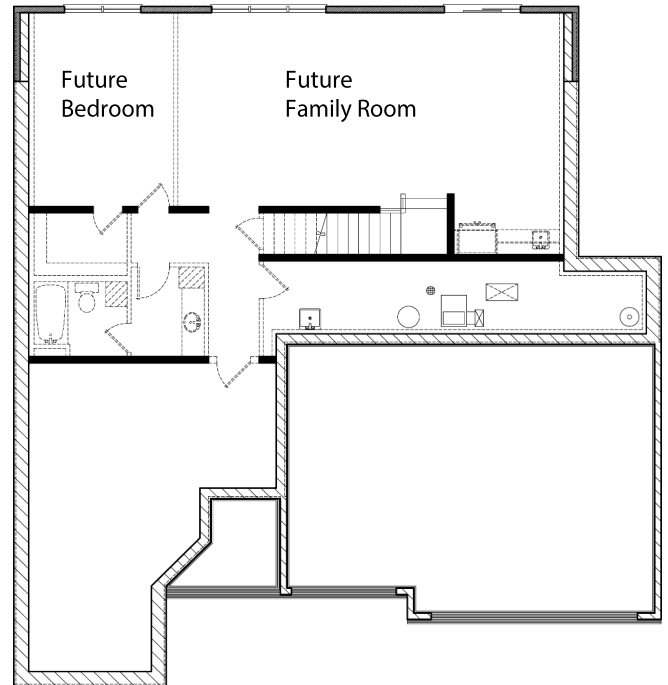

# — The Crow —

**Square Footage:**

Main Level 1,785

Lower Level 0000

Total 1,785