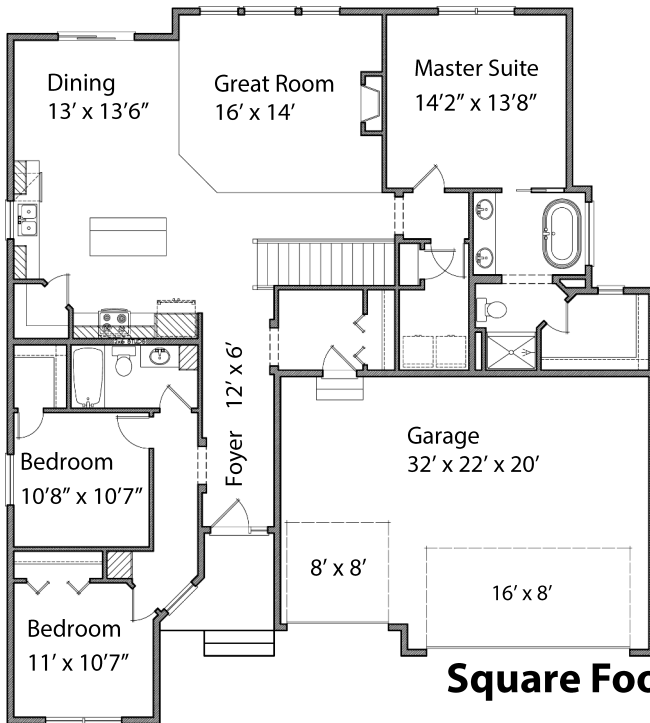

# — The Crow —

**Square Footage:**

Main Level 1,785

Lower Level 0000

Total 1,785