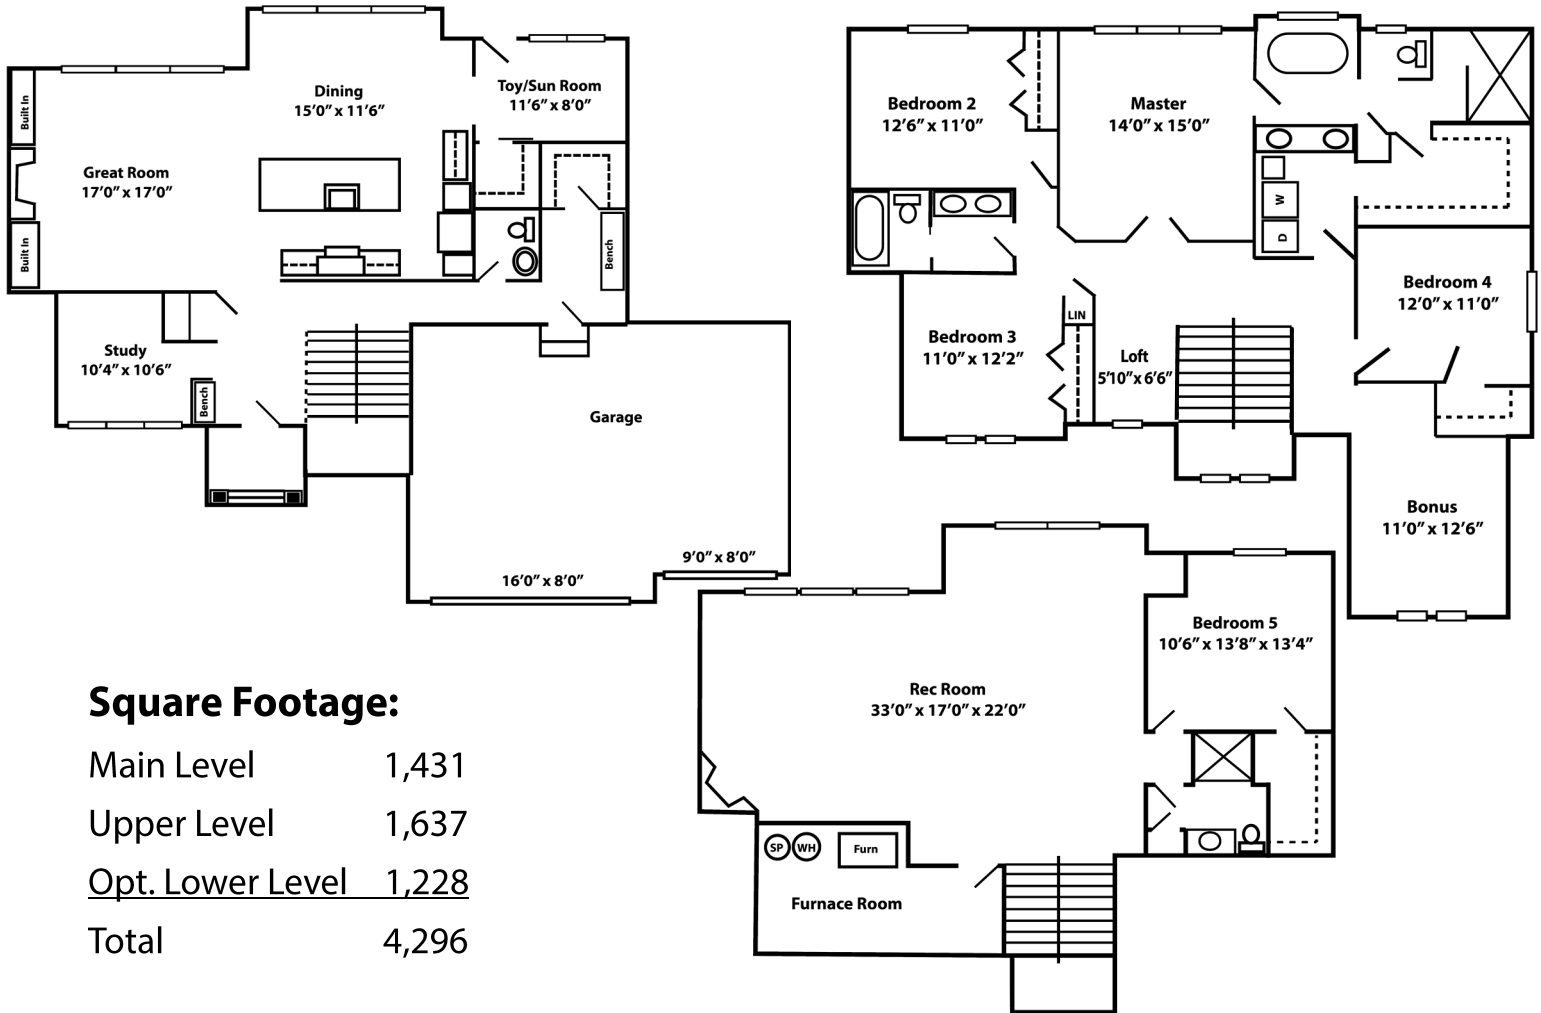

# The Holly

## Square Footage:

Main Level	1,431
Upper Level	1,637
Opt. Lower Level	1,228
<b>Total</b>	<b>4,296</b>