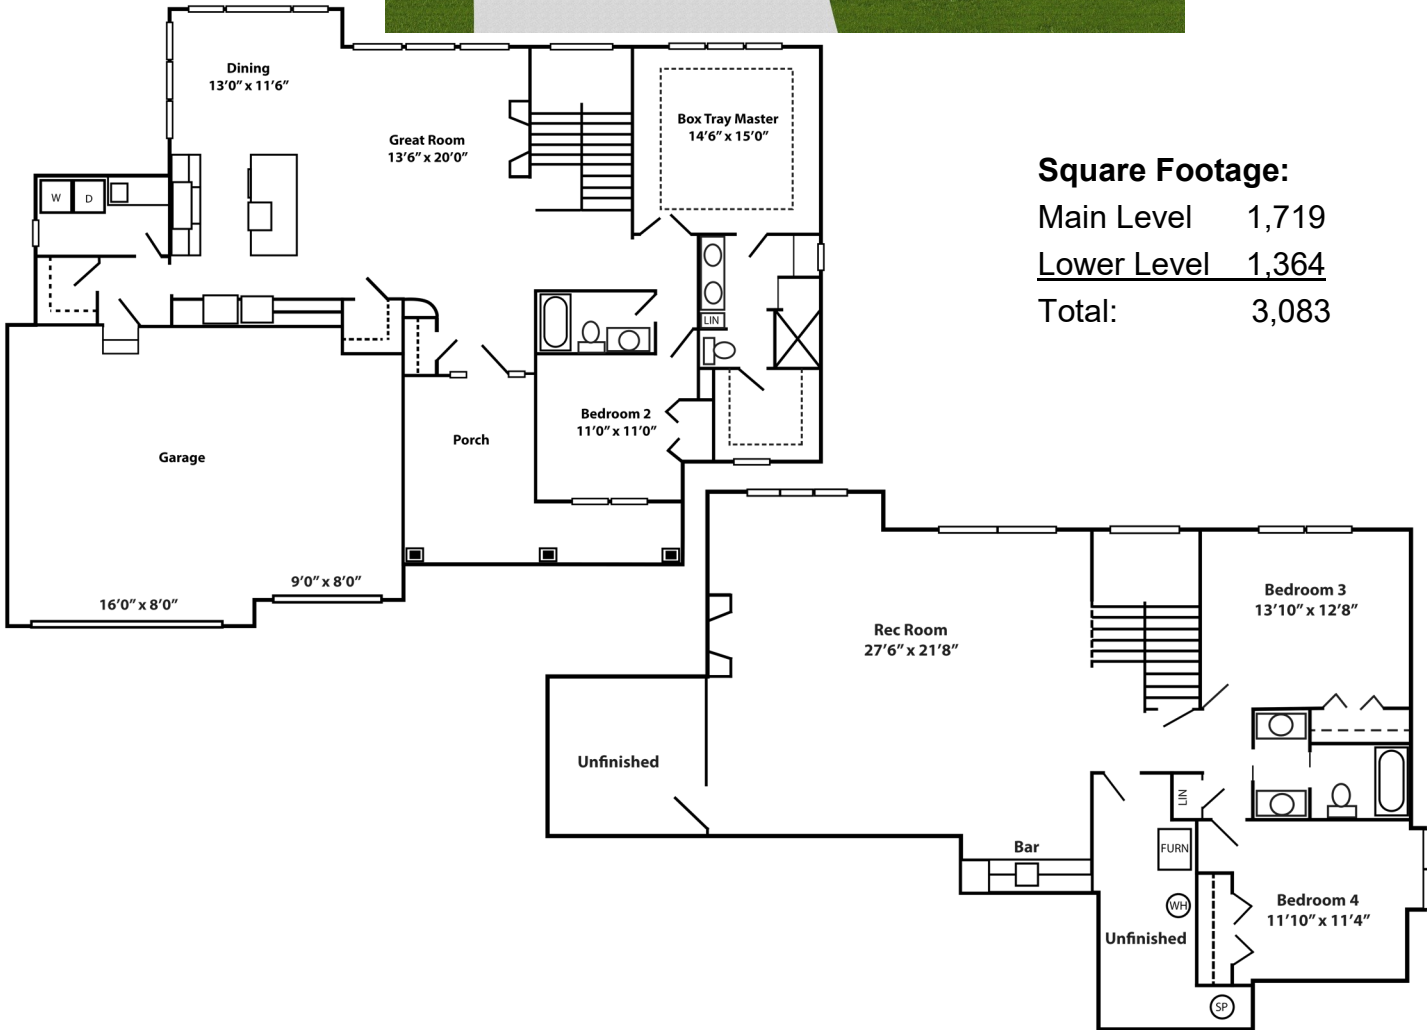

— The Lily —

Square Footage:

Main Level	1,719
Lower Level	1,364
Total:	3,083