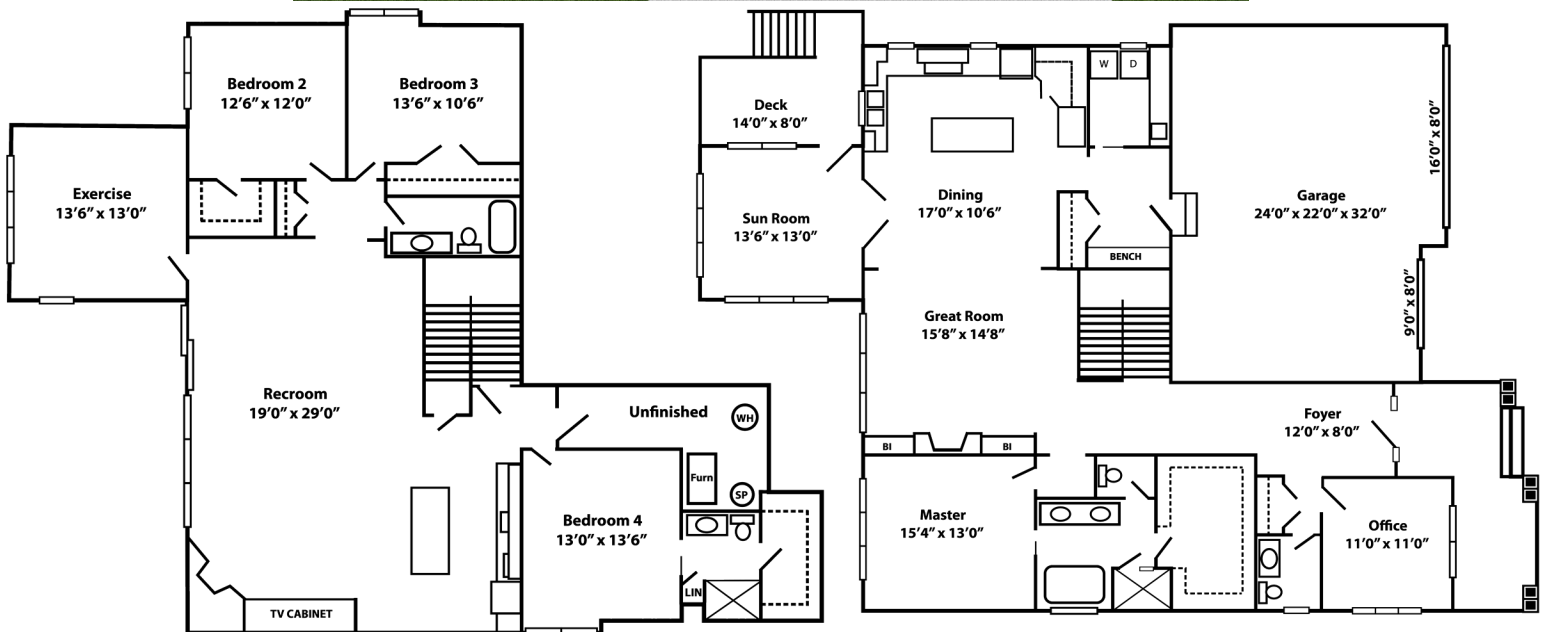

— The Safari —

Square Footage:

Lower Level 1,933

Main Level 1,892

Total: 4,046